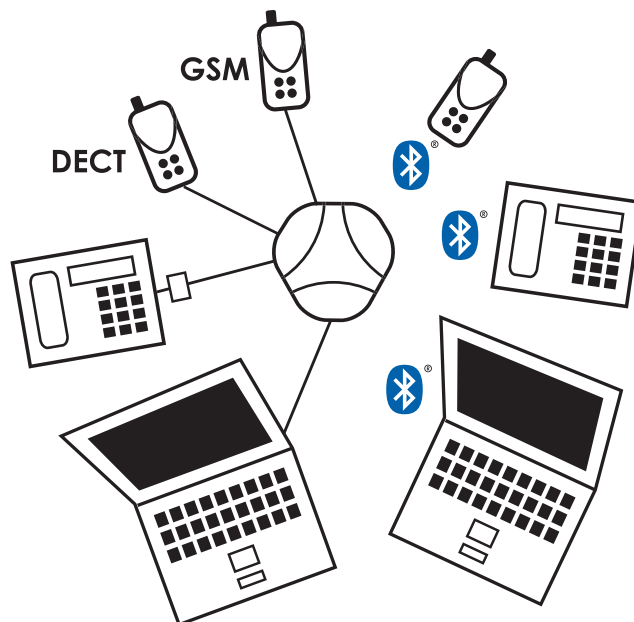

Versatility at work!

The Konftel 60W connects to all types of telephones making it ideally suited for every conferencing requirement. With a range of up to 30 m² it can be used practically anywhere in the office where there is a power supply. When additional microphones are added, the Konftel 60W expands to a range of up to 70 m².

The Konftel 60W connects to all devices!

System phones connect to the Konftel 60W via the handset outlet. The switchbox means that you can quickly change between speaking hands-free and using the handset. You can also connect a headset. The Konftel 60W can be placed up to ten metres from the phone if connected to a system telephone with Bluetooth® technology.

Your mobile or DECT telephone transforms into a quality conference phone when connected to the Konftel 60W using a Bluetooth® connection or an optional cable.

Computers (PC/Mac) equipped with software for IP telephony (Skype.com, Alcatel WebSoftphone, Nortel IP softphone 2050, etc.) are easily transformed into a conference IP Softphone by connecting a Konftel 60W to the sound input on your computer (cables provided). Konftel can supply an optional USB adapter for direct connection to the USB port on your computer or use a Bluetooth adapter for a wireless connection.