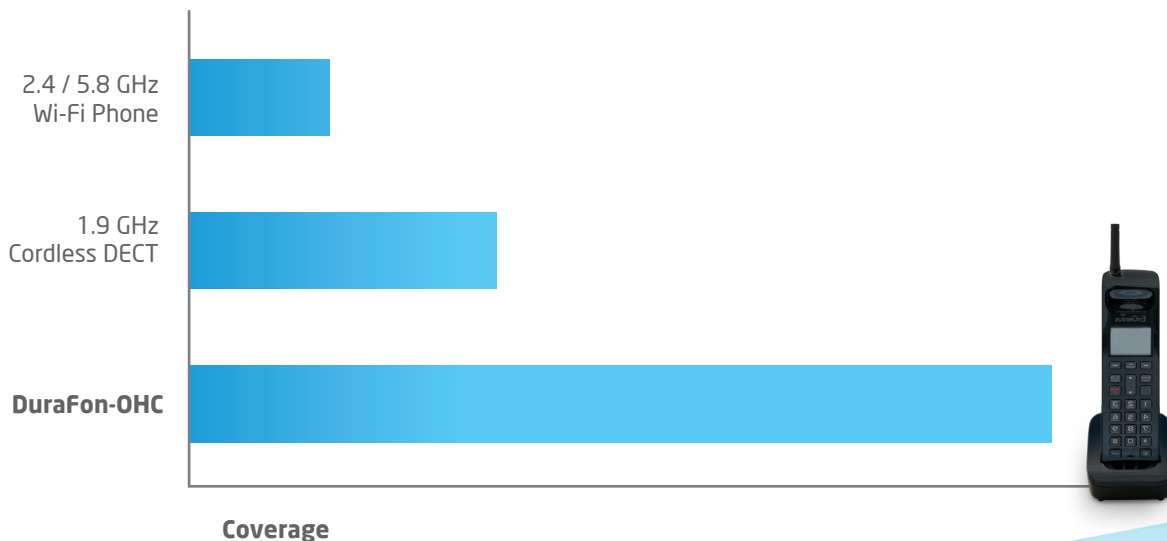

Key Features

- + Range up to: 12 floors (office), or 250,000 sq. ft. (retail)
- + Speakerphone in handset
- + 2-Way handset-to-handset communication, independent of base station
- + 2.5 mm headset port
- + 50 hours stand by time
- + Up to 6 hours of talk time
- + Sleek design
- + Signal range that greatly exceeds DECT or Wi-Fi phones.

Long-Range Office Cordless Phone Handset

Immediate workplace and large property mobility with unmatched wireless coverage with easy set up and usability.

The EnGenius DuraFon-OHC is a long-range, office style, cordless phone and two-way radio handset. With a range up to: 12 floors, or 250,000 sq. ft. This office version is compatible with and provides the same long range function as the rugged EnGenius DuraFon 1X or PRO handsets. The DuraFon-OHC is ideal for expansive properties such as hotels and resorts, schools, retail locations, or administrative offices. This stylish handset works with either the 4-line DuraFon PRO, or single-line DuraFon 1X base station. From one up to ninety handsets can be supported on DuraFon systems, making them excellent choices for organizations with mobile personnel. The DuraFon-OHC handset provides a stylish, long range, wireless extension with a stand-alone DuraFon base unit or behind an (IP) PBX.