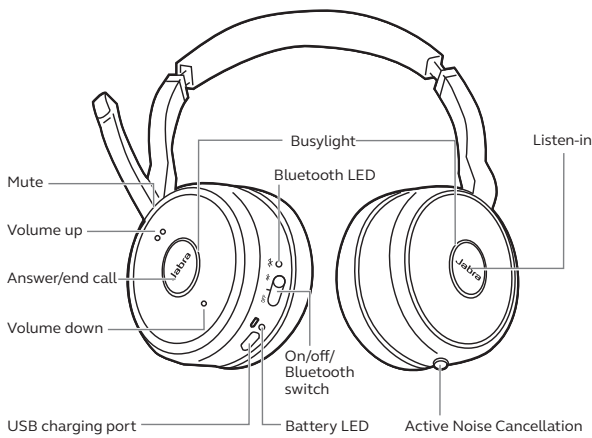

How to use

Listen-in
Listen to your surroundings without taking off your headset.

Active Noise Cancellation
Eliminate unwanted background noise at the touch of a button.

Charging
Use the USB cable or charging stand. The charging stand should be plugged into a powered USB port on your PC, docking station, or wall charger.

It takes approx. 3 hours to fully charge the headset.

	Features	Benefits	Jabra Evolve 75
Connectivity	Jabra Link 370 USB Adapter	Wireless range of up to 100 feet / 30 meters	■
	Dual Bluetooth® connectivity- for PC, smartphone and Tablet	Dual Bluetooth® connectivity to two Bluetooth® devices at the same time	■
	USB cable	Use the headset for calls and music whilst charging at the same time	■
	Full compatibility with UC systems & VoIP clients	Seamless integration and call control with leading UC systems/PC softphones	■
Audio	HiFi Audio	Best-in-class sound performance including HiFi audio streaming	■
	Superior ANC	Eliminate background noise at the touch of a button	■
Ease of use	Rechargeable battery	Up to 15 hours battery life	■
	All day comfort	All-day comfort leather feel ear cushions and an on-the-ear wearing style for all day comfort	■
	Busylight	Integrated busylight on both ear cups acting as a do not disturb signal	■
	Volume controls	Speaker volume up/down on headset	■
	Discreet boomarm	Boom arm can be clipped into the headband when not on calls	■
	Listen-In	Easy to reach button on ear cup to hear announcements without removing the headset	■
Accessories	Charging stand*	Easy charging and docking comes with an optional charging stand to eliminate battery concerns	■

*optional to purchase separately