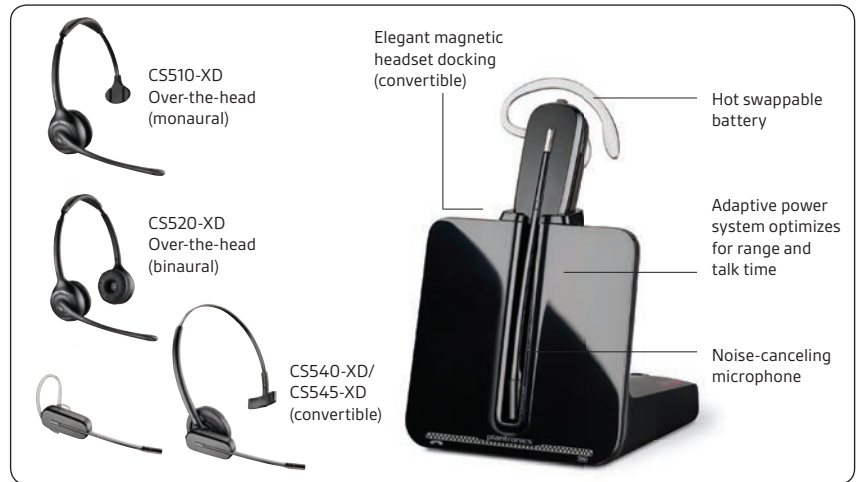

SUPERIOR COMFORT AND CALL MANAGEMENT

- Gain mobility – multitask hands-free up to 350 feet
- Audio controls for volume/mute at your fingertips
- Conference in up to three additional CS500 XD headsets for enhanced collaboration
- CS545-XD/CS540-XD offer an ultra-light convertible headset with choice of three* comfort tested wearing options to match your personal style
- Use with Electronic Hookswitch Cable or Handset Lifter to remotely answer/end calls

RECOMMENDED ACCESSORIES

- HL10 Handset Lifter adds remote call answer/end convenience
- Electronic Hookswitch Cable electronically adds remote answer/end convenience, eliminating the need for a Handset Lifter

Connects to	Desk phone
Ideal for	Enterprise office environments with a large concentration of desk-centric workers looking for a simple-to-set-up, simple-to-use wireless offering for managing desk phone calls
Talk time	CS545-XD: Unlimited** CS540-XD: Up to 6 hours CS510-XD/CS520-XD: Up to 8.5 hours
Headset weight	CS545-XD/CS540-XD Convertible: 21 grams CS510-XD Over-the-head (monaural): 72 grams CS520-XD Over-the-head (binaural): 94 grams
Wireless frequency	900 MHz, range up to 350 ft
Audio performance	Narrowband or wideband: up to 6,800 Hz
Hearing protection	CS545-XD, CS540-XD: SoundGuard®: protects against sound levels above 118dBA CS520-XD, CS510-XD: SoundGuard DIGITAL™: protects against sound levels above 118dBA; Anti-startle detects and eliminates any large sudden increase in signal level
Limited warranty	1 year
Models	CS545-XD: Convertible + unlimited talk time** CS540-XD: Convertible CS520-XD: Over-the-head, binaural CS510-XD: Over-the-head, monaural