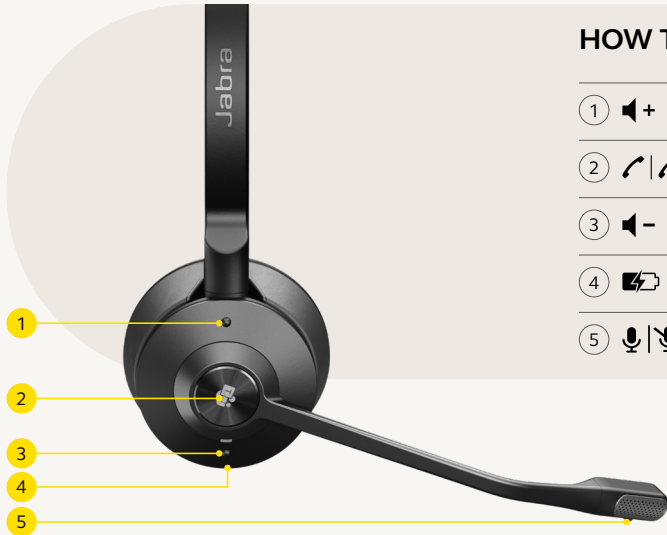

HOW TO SET UP

Plug the pre-paired Jabra Link 400 into a USB port on your computer

CHOICE OF WEARING STYLES

Choose from stereo, mono and convertible variants

HOW TO USE

- ① 🔊+ Push x1
- ② 🔄/🗑️ Push x1
- ③ 🔊- Push x1
- ④ 🔌🔋 Charging port
- ⑤ 🗣️🗑️ Push x1 during a call