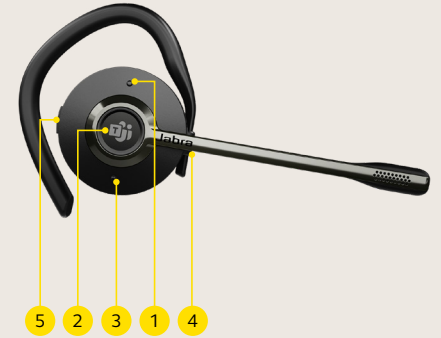

HOW TO SET UP

Plug the pre-paired Jabra Link 400 into a USB port on your computer

CHOICE OF WEARING STYLES

Choose from stereo, mono and convertible variants

HOW TO USE

- ① 🔊+ Push x1
- ② 🔄/🗑️ Push x1
- ③ 🔊- Push x1
- ④ 🔌🔋 Charging port
- ⑤ 🗣️🗑️ Push x1 during a call