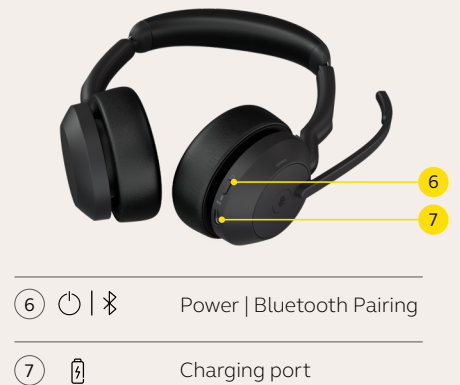

Plug the pre-paired Jabra Link 380¹ into a USB port on your computer

CHOICE OF PRODUCT VARIANTS

Choose from a UC-certified or Microsoft Teams-certified headset in a stereo or mono variant with an optional charging stand

HOW TO USE

- ① ANC | Voice Assistance
- ② Push x1
- ③ Push x1
- ④ Push x1
- ⑤ Push x1

- ⑥ Power | Bluetooth Pairing
- ⑦ Charging port

FEATURES

BENEFITS

Connectivity	Computer	Jabra Link 380 Bluetooth® adapter with USB-A or USB-C variant. Up to 30m/100ft wireless range to your computer, with significantly enhanced coverage and fewer dropouts
	Dual Bluetooth® connectivity	Connect two Bluetooth® enabled devices at the same time, including mobile device and computer
	Multiple device pairing	Pair up to 8 devices
Audio	Microphone	4 microphones for professional audio quality
	Active Noise Cancellation (ANC)	To focus in noisy environments
	Software integration	Additional features available via Jabra Sound+ app, Jabra Direct and Jabra Xpress
	Voice Assistant access	Quickly access with just the touch of a button
	Speakers	Powerful music with custom 28mm speakers
Ease of use	User hearing protection	Jabra SafeTone™ including PeakStop™ and EU Noise at Work, G616
	Rechargeable battery	Up to 18 hours battery life ³
	Busylight	Integrated 360° busylight is visible from all angles, acting as a do-not-disturb sign
	Optional charging stand	Perfect for charging and packing and the foldable design makes transportation easy
	Boom arm mute and answer call	Move boom arm up to mute or down to unmute or answer call
	Jabra Air Comfort	A unique headband design with perforated foam layers and innovative rotating earcups with ultra-soft cushions deliver incredible best-in-class ⁴ comfort.
Variants	Call management	Answer/reject calls; increase/decrease speaker volume; mute; invoke Microsoft Teams ²
	UC and Microsoft Teams variants	Choose from UC or Microsoft Teams variants
Certifications	Wearing styles	Available in stereo and mono
	Leading communications platforms	