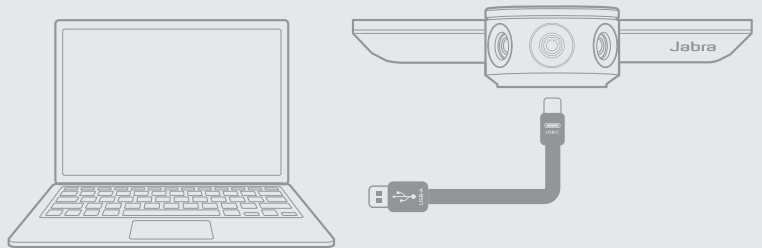

How to connect

Instant collaboration – just plug in

Jabra PanaCast is compatible with all leading video and audio conferencing solutions, and is designed to work straight out of the box, with plug-and-play technology that lets you collaborate with others instantly.