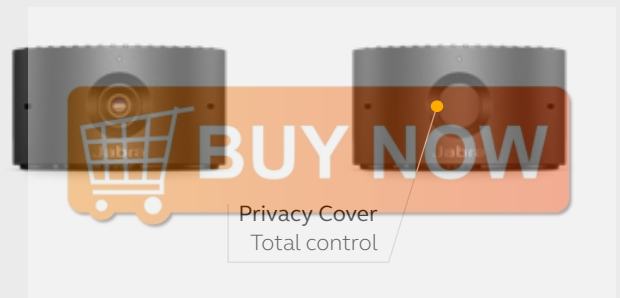

HOW TO CONNECT - SIMPLE SETUP. INSTANT MEETINGS.

PanaCast 20 is plug-and-play. Simply plug the cable into your computer, fix the camera to the top of your laptop screen or monitor using the clip, and you're good to go – wherever you're working.