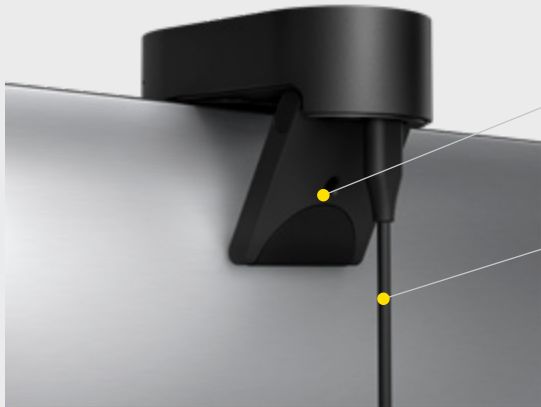

HOW TO CONNECT - SIMPLE SETUP. INSTANT MEETINGS.

PanaCast 20 is plug-and-play. Simply plug the cable into your computer, fix the camera to the top of your laptop screen or monitor using the clip, and you're good to go – wherever you're working.