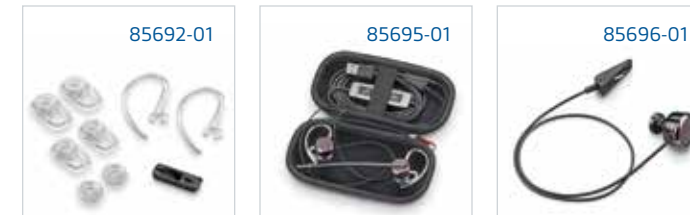

Spares and Replacement Parts

PART NO.
85692-01   Ear Loop and Ear Gel Kit
85695-01   Blackwire 435 Carrying Case
85696-01   Replacement Ear Bud with Y Connector
85697-01   Clothing Clip