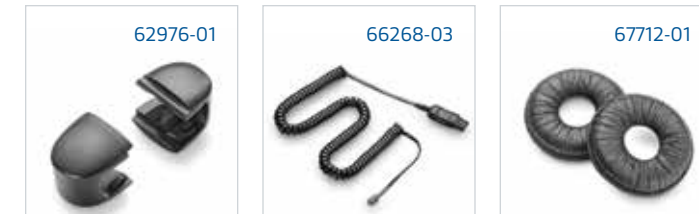

Accessories

- 10757-00 Background Noise Suppressor (HW251/HW261)
- 10778-01 Quick Disconnect (QD) Cord Clip
- 26716-01 Cable, Coil, QD-to-Modular Phone Jack (Audio Processor)
- 27019-03 Y-Adapter Trainer Cord, with Microphone Mute Switch and QD Clamp
- 27708-01 Mute Switch, QD In-Line
- 29960-20 Voice Tube, Outrageous Orange (HW251/HW261), *not pictured*
- 29960-30 Voice Tube, Passion Pink (HW251/HW261), *not pictured*
- 29960-40 Voice Tube, Serene Green (HW251/HW261), *not pictured*
- 29960-50 Voice Tube, Peaceful Purple (HW251/HW261), *not pictured*
- 29960-60 Voice Tube, Cool Blue (HW251/HW261), *not pictured*
- 40711-01 Cable, 10' Extension, QD-to-QD, Lightweight
- 62976-01 QD Cord Lock
- 65932-01 Value Pack for Voice Tube Models (HW251/HW261) (Ear Cushions, Voice Tube, Background Noise Suppressor, QD Cord Clip), *not pictured*
- 66268-03 A10 Direct Connect Cable
- 67712-01 Ear Cushions, Leatherette (2)
- 83195-01 Ear Cushion, Circumaural, *not pictured*