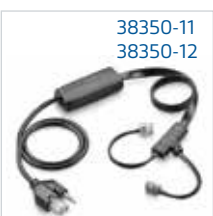

37820-11

38734-11

38350-11
38350-12