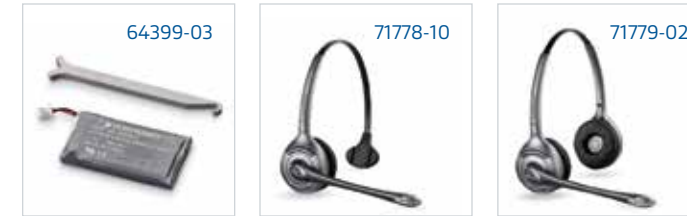

Spares and Replacement Parts

PART NO.

- 64399-03 Headset Battery (w / Removal Tool)
- 71778-10 Headset (CS351N)
- 71779-02 Headset (CS361N)
- 71781-01 Ear Cushions, Foam (2)
- 71782-01 Ear Cushions, Leatherette (2)
- 71783-01 Headset Battery Door, *not pictured*
- 75048-10 Charging Unit and CS351N Headset, *not pictured*
- 75049-04 Charging Unit and CS361N Headset, *not pictured*
- 80090-05 AC Power Supply

Accessories

- 46429-01 On-Line Indicator Extension Cord
- 65116-02 On-Line Indicator Light
- 72742-01 Headband Pad
- 75050-01 Charging Unit, Stand Alone, No Headset

NOTE: For Cables and Connectors for Remote Desk Phone Call Control, see page 9.