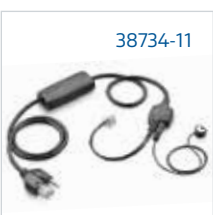

Cables and Connectors for Remote Desk Phone Call Control

- 37818-11 APS-11, Electronic Hook Switch, Siemens®/Funwerk®/Auerswald®/Agfeo®/Aastra®/DeTeWe®
- 37820-11 APT-31, Electronic Hook Switch, Avaya® Gmbh (Tenovis)
- 38350-11 APC-41, Electronic Hook Switch, Cisco®
- 38350-12 APC-42, Electronic Hook Switch, Cisco
- 38439-11 APP-51, Electronic Hook Switch, Polycom®
- 38633-11 APV-66, Electronic Hook Switch, Avaya (EU24)
- 38734-11 APV-63, Electronic Hook Switch, Avaya
- 38908-11 APA-23, Electronic Hook Switch, Alcatel®, pictured on page 9
- 60961-35 HL10™ Handset Lifter, Straight Plug
- 78887-01 RD-1 Electronic Hook Switch, Shoretel®/Toshiba®/Adtran®/Allworx®
- 83018-11 APU-71, Electronic Hook Switch, Avaya (Nortel®)/Cisco
- 85638-01 EHS Extension Cable, Cisco, not pictured
- 87317-01 APC-45, Electronic Hook Switch, pictured on page 9
- 87327-01 APD-80, Electronic Hook Switch, pictured on page 9
- 201081-01 APC-82, Electronic Hook Switch, Cisco, pictured on page 9
- 892801-11 APN-91, Electronic Hook Switch, NEC®, pictured on page 9

37818-11

37820-11

38350-11
38350-12

38439-11

38633-11

38734-11

60961-35

78887-01