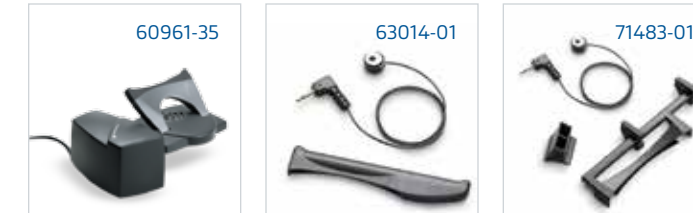

Cables and Connectors for Remote Desk Phone Call Control

- 37818-11 APS-11, Electronic Hook Switch, Siemens®/Funwerk®/Auerswald®/Agfeo®/Aastra®/DeTeWe®
- 37820-11 APT-31, Electronic Hook Switch, Avaya® Gmbh (Tenovis)
- 38350-11 APC-41, Electronic Hook Switch, Cisco®
- 38350-12 APC-42, Electronic Hook Switch, Cisco
- 38439-11 APP-51, Electronic Hook Switch, Polycom®
- 38633-11 APV-66, Electronic Hook Switch, Avaya (EU24)
- 38734-11 APV-63, Electronic Hook Switch, Avaya
- 38908-11 APA-23, Electronic Hook Switch, Alcatel®
- 60961-35 HL10 Handset Lifter, Straight Plug
- 78887-01 RD-1 Electronic Hook Switch, Shoretel®/Toshiba®/Adtran®/Allworx®
- 83018-11 APU-71, Electronic Hook Switch, Avaya (Nortel®)/Cisco
- 85638-01 EHS Extension Cable, Cisco, *not pictured*
- 87317-01 APC-45, Electronic Hook Switch, Cisco
- 87327-01 APD-80, Electronic Hook Switch
- 201081-01 APC-82, Electronic Hook Switch, Cisco
- 892801-11 APN-91, Electronic Hook Switch, NEC®

HL10

In the Box

Handset Lifter
Mounting Tape

Extension Arm / Ring Detector Kit
User Guide

Spares and Replacement Parts

PART NO.

85117-01 BT300-M Mini Bluetooth USB adapter
85117-02 BT300 Mini Bluetooth USB adapter
89031-01 Desktop Charge Stand
89033-01 Micro USB Charge Adapter (Includes Micro USB Charge Cable, 2')
89034-01 Modular AC Wall Charger
89036-01 Portable Charge Case (Includes Micro USB Charge Cable, 2')
89037-01 Small, 3-Pack, Eartips/Foam Eartip Covers
89037-02 Medium, 3-Pack, Eartips/Foam Eartip Covers
89037-03 Large, 3-Pack, Eartips

Accessories

89110-01 USB Car Charger

Spares and Replacement Parts

PART NO.

60961-35 HL10 Handset Lifter, Straight Plug
61578-01 Mounting Tape, *not pictured*
63014-01 Internal Ring Detector / Extension Arm "Only" Kit*
71483-01 Extension Arm / Ring Detector Kit for Nortel i2004 Phones