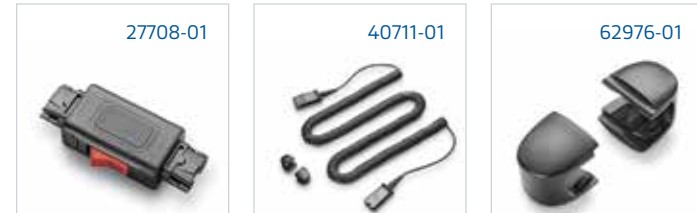

- PART NO.
- 24460-01 Clothing Clip
 - 80354-01 Ear Cushions, Foam (2)
 - 80355-01 Ear Cushions, Leatherette (2)

Accessories

- 10778-01 Quick Disconnect™ (QD) Cord Clip
- 26716-01 Cable, Coil, QD-to-Modular Phone Jack (Audio Processor)
- 27019-03 Y-Adapter Trainer Cord, with Microphone Mute Switch and QD Clamp
- 27708-01 Mute Switch, QD In-Line
- 40711-01 Cable, 10' Extension, QD-to-QD, Lightweight
- 62976-01 QD Cord Lock
- 66268-03 A10 Direct Connect Cable