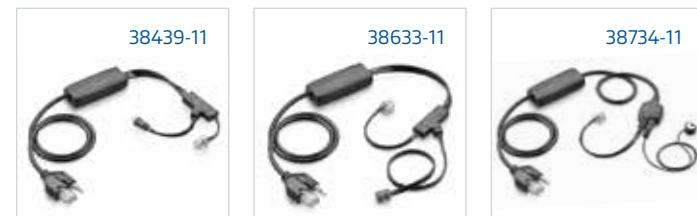

Accessories and Parts for Discontinued Products

Savi® Office continued

Spares and Replacement Parts (continued)

PART NO.

- 83768-01 Convertible Charge Cradle (WO100/101)
- 83769-11 Over-the-ear Charging Cradle (WO200/201)
- 83776-01 Over-the-head Charging Cradle (WO300/WO350)
- 86009-01 Telephone Interface Cable
- 86658-01 USB Cable

Accessories

- 71781-01 Ear Cushions, Foam (2) (WO300/WO350)
- 80287-01 On-Line Indicator, Straight Plug
- 84609-01 Charge Base, 5 Unit, 3 Pins (with AC Power Supply)
- 86005-01 Charge Base, 1 Unit, 3 Pins (with AC Power Supply)

Cables and Connectors for Remote Desk Phone Call Control

- 37818-11 APS-11, Electronic Hook Switch, Siemens®/Funwerk®/Auerswald®/Agfeo®/Aastra®/DeTeWe®
- 37820-11 APT-31, Electronic Hook Switch, Avaya® Gmbh (Tenovis)
- 38350-11 APC-41, Electronic Hook Switch, Cisco®
- 38439-11 APP-51, Electronic Hook Switch, Polycom®
- 38633-11 APV-66, Electronic Hook Switch, Avaya (EU24)
- 38734-11 APV-63, Electronic Hook Switch, Avaya
- 38908-11 APA-23, Electronic Hook Switch, Alcatel®
- 60961-35 HL10 Handset Lifter, Straight Plug
- 78887-01 RD-1 Electronic Hook Switch, Shoretel®/Toshiba®/Adtran®/Allworx®
- 83018-11 APU-71, Electronic Hook Switch, Avaya (Nortel®)/Cisco, *pictured on page 9*
- 87317-01 APC-45, Electronic Hook Switch, Cisco, *pictured on page 9*
- 87327-01 APD-80, Electronic Hook Swtich, *pictured on page 9*