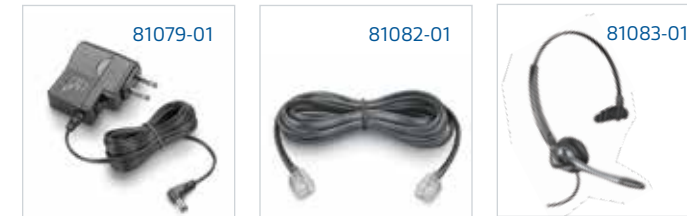

Spares and Replacement Parts

PART NO.
43298-03 Headband
45650-03 Spare Ring / Pivot Ball Assembly
46186-01 Ear Cushion, Leatherette
81079-01 AC Power Supply
81082-01 Landline Telephone Cable
81083-01 Headset
81084-01 Handset
81085-01 Battery Door
81086-01 Belt Clip
81087-02 Handset Battery