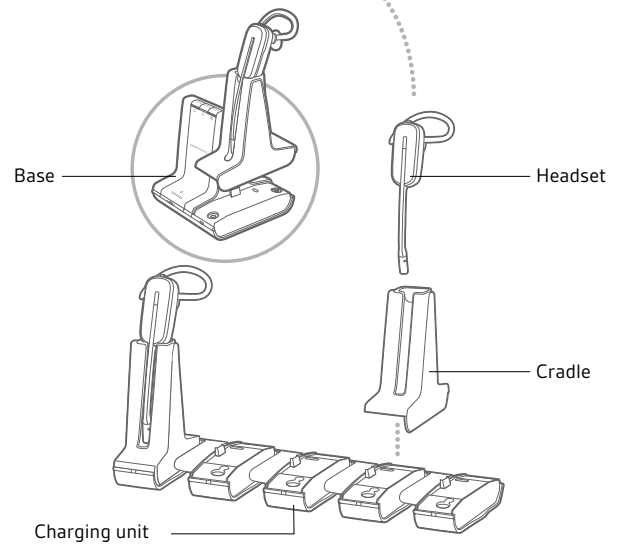

Over-the-ear
82905-11

Over-the-head (monaural)
83323-11

Over-the-head (binaural)
83322-11

CHARGING UNITS

Single Headset
86005-01

Five Headset
84609-01

HOW IT WORKS

* Unlimited talk time with deluxe charging cradle kit, comes standard with Savi 745. Available as an accessory with the Savi 740.