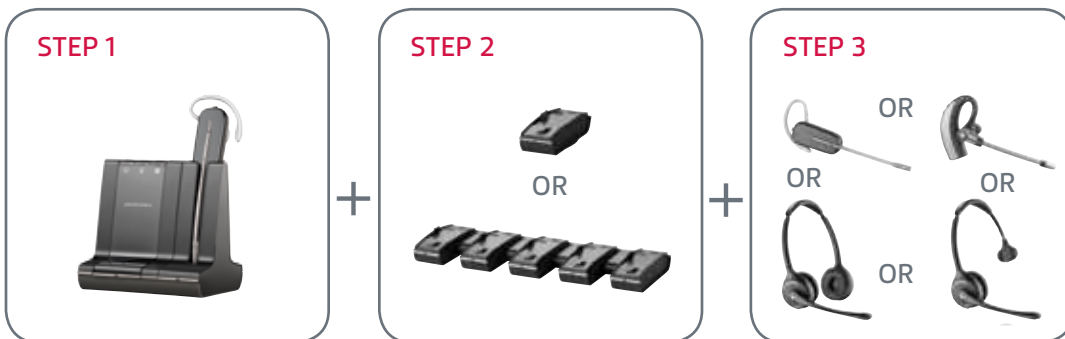

BUY NOW

Multiple work shifts. One headset system.

Plantronics Savi® 700 Series wireless headset system integrates desk phone, mobile and PC communications. The modular design allows shift workers to share systems – without sharing headsets.

COST SAVINGS

- No need to purchase full Savi 700 Series headset systems for every employee
- More economical way to add new headsets for new hires
- Less setup time
- A full recharge takes three hours, so three shifts can share one Savi 700 Series headset system

SAVI SHARE

Thanks to the modular design of the Savi 700 Series, shift workers, like contact center employees who share desks, can share a headset system without having to share their headset. You purchase only the number of Savi 700 Series headset systems you need for each desk – not for each employee. Purchase more headsets without having to purchase full Savi 700 Series systems, leveraging your total cost of ownership in a shift-changing work environment.

Savi® 700 Series

Multiple work shifts. One headset system. Every Savi 700 Series spare headset. The headset and headset cradle fits into both the base and the spare charging unit headsets even easier. One shift can be wearing their headsets while another shift. Furthermore, if shift workers are using the CS500® Series wireless systems, they can now charge their headset with the same spare charging unit that's being used with the Savi 700 Series headsets. Very savvy!